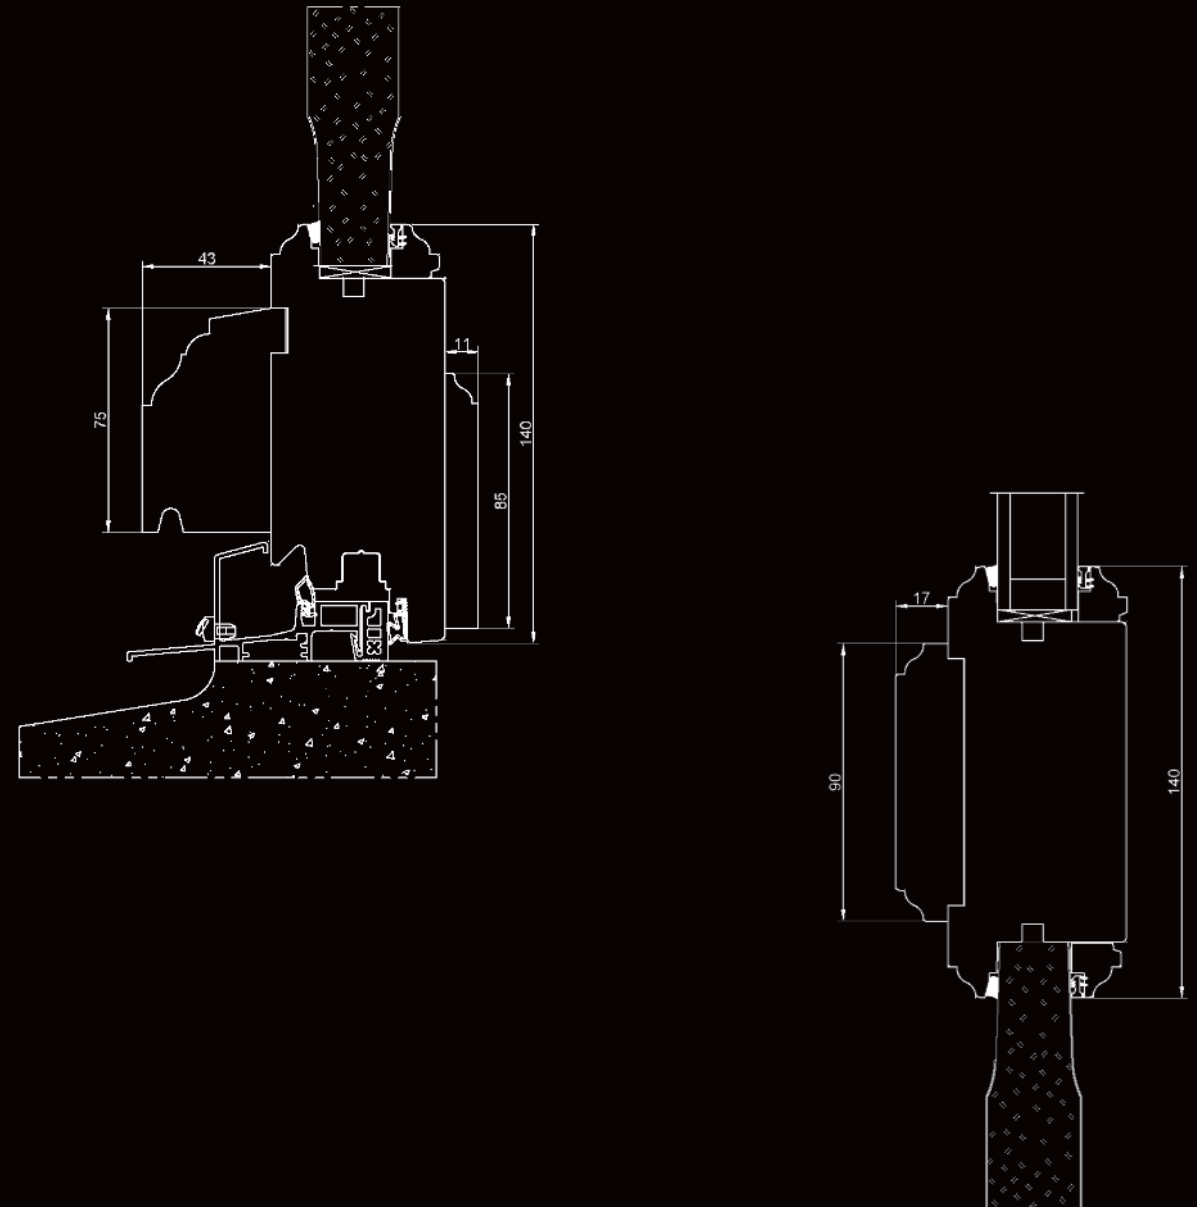

*SYNKRO function for
simultaneous insertion of 2 keys*

Technical Drawings

Doors Masses

Technical Drawings

Extended Weather bar, Baseboard and Rail

Make your Home a Maison

Maison Janneau LLC
5555 N Lamar Blvd, Suite L125
Austin, TX. 78751