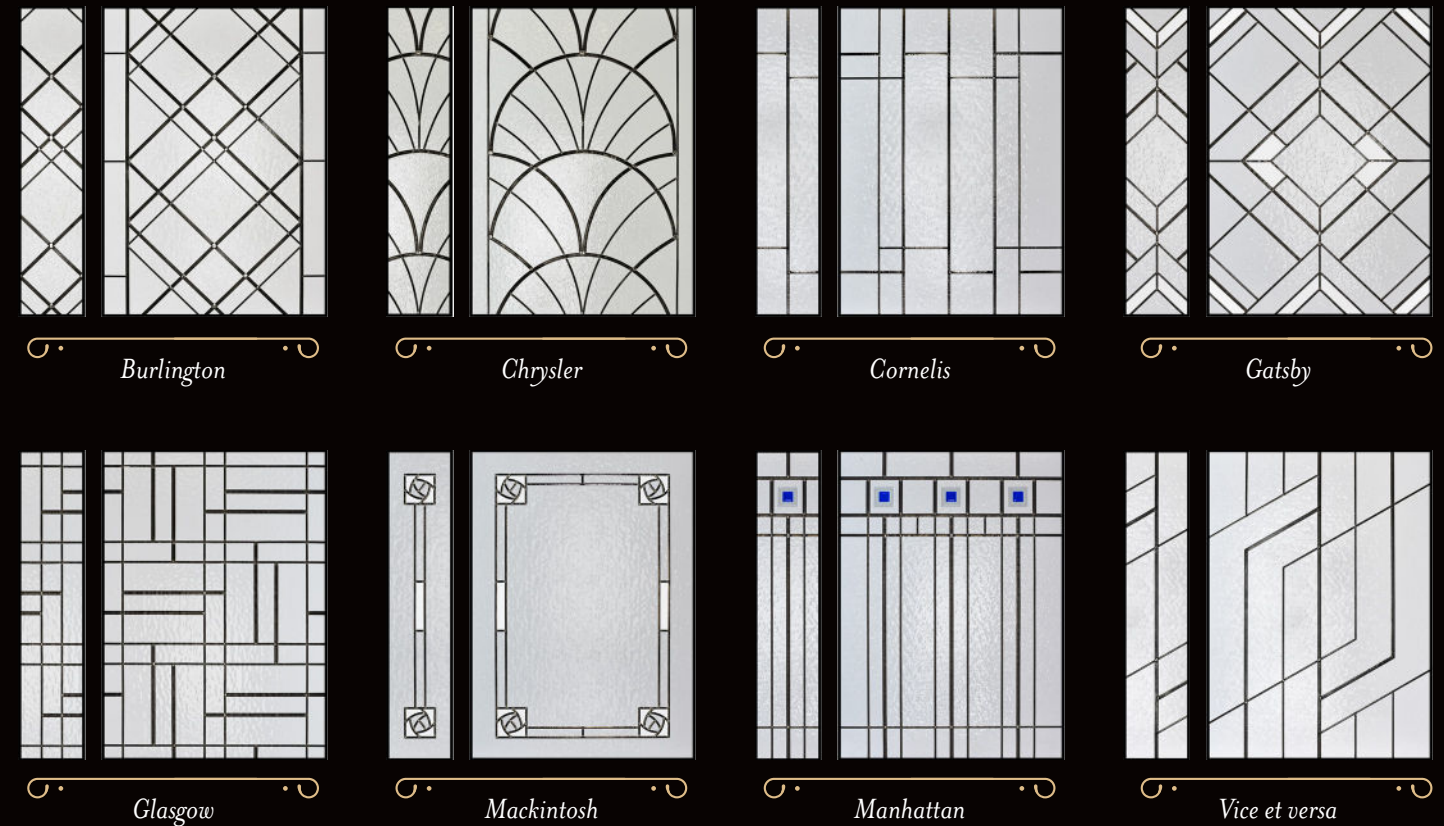

Choose the shape and configuration of your entry door : rectangle, arched, double doors, transom, fixed sidelites, etc.

Customization

2

COLORS & STAINS

Choose the color that suits your design : stains, standard or custom colors.

Wood species

Wood stains

Customization

3

GLAZING

Glazing isn't just about light or privacy; it's an artistic touch that accentuates the character of your entrance. Choose between clear glass, privacy glass and lead decor.

Privacy glass

Customization

Lead decors

Lozange

Perspective

Tresse

Customization

4

WOOD PANEL

Choose if you want to add a wood panel

Oak flatband

Red exotic wood flatband

Smooth*

Grooved*

Mouchette*

*Only in red exotic wood