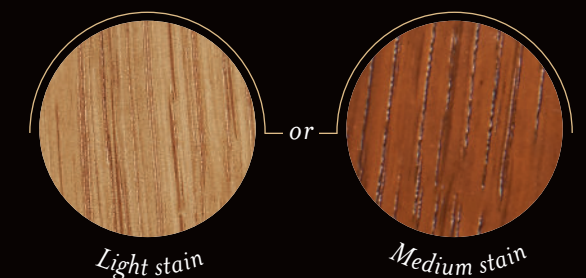

Choose the shape and configuration of your entry door : rectangle, arched, double doors, transom, fixed sidelites, etc.

Customization

2

COLORS & STAINS

Choose the color that suits your design : stains, standard or custom colors.

Wood species

Wood stains

Customization

3

GLAZING

Glazing isn't just about light or privacy; it's an artistic touch that accentuates the character of your entrance. Choose between clear glass, privacy glass and lead decor.