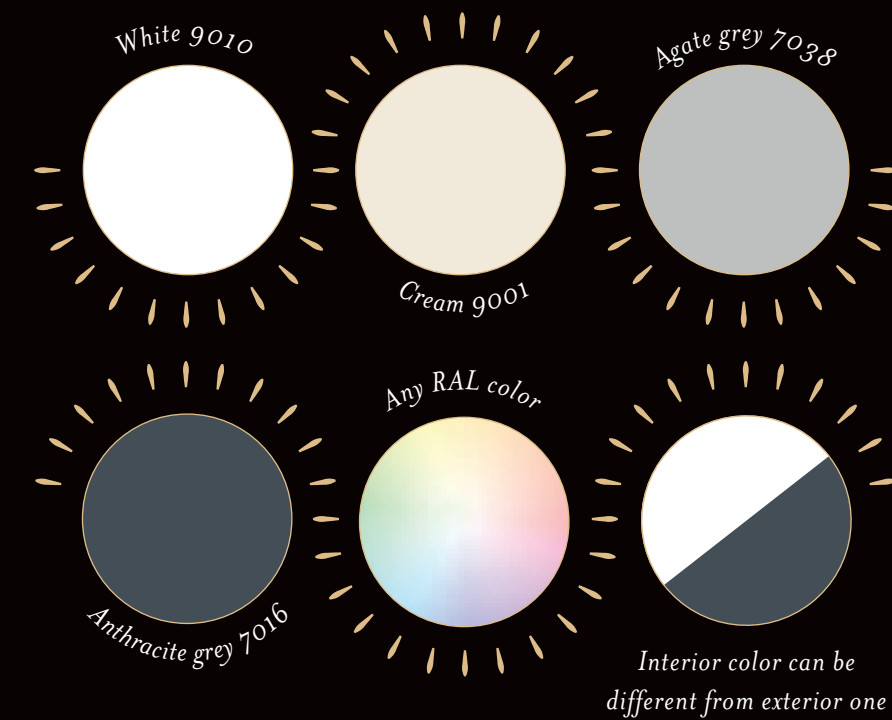

Choose the shape and configuration of your entry door : rectangle, arched, double doors, transom, fixed sidelites, etc.

Customization

2

COLORS & STAINS

Choose the color that suits your design : stains, standard or custom colors.