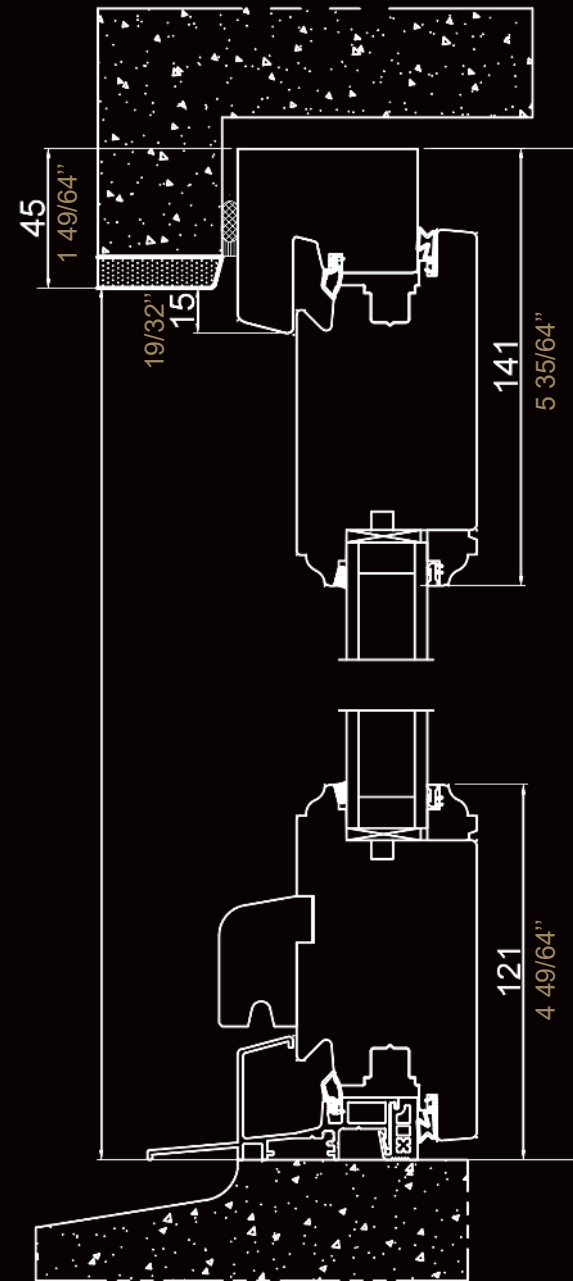

*SYNKRO function for
simultaneous insertion of 2 keys*

Technical Drawings

Doors Masses

Technical Drawings

Extended Weather bar, Baseboard and Rail

Make your Home a Maison

Maison Janneau LLC
5555 N Lamar Blvd, Suite L125
Austin, TX. 78751