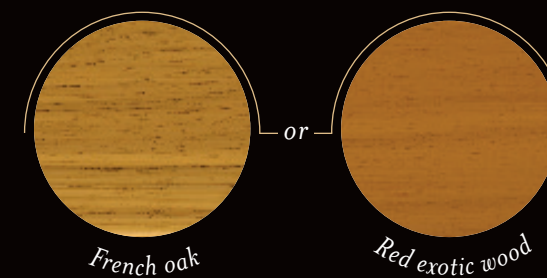

Wood species